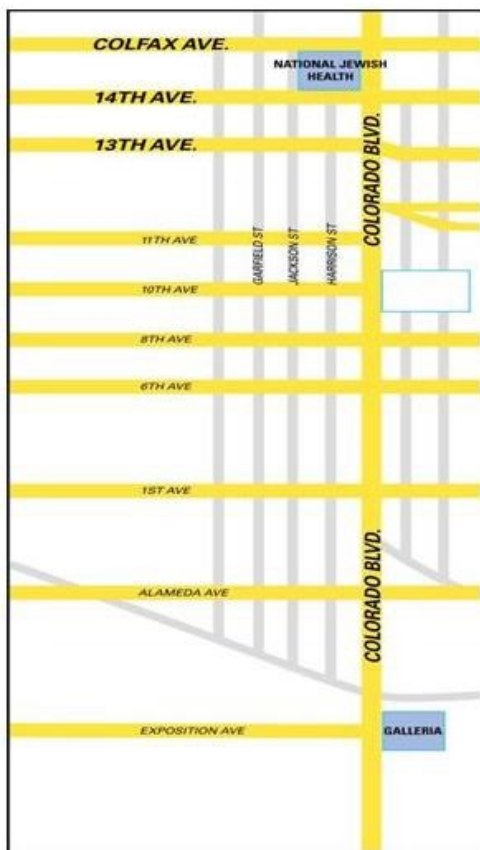

Galleria Information

- Parking: See map below
 - Pull into the parking garage and take a ticket from the machine.
 - Please park in "Visitor" parking or any space that is not labeled "Reserved".
 - Take the elevator to "Floor B" and enter the Galleria building.
 - When exiting the parking garage, give your parking ticket to the attendant at the Colorado Boulevard exit and the gate will be raised. It's free for the first hour. **Afterwards, there may be a small charge and NJH will not validate for parking.**
- Suite 104-A:
 - Enter the Galleria Building and walk to the lobby desk
 - Turn right and head toward the escalators
 - Look for Suite 104-A (double wooden doors) past the escalators
 - Dial 2614 from reception to announce your arrival
 - Please do not arrive more than 10 minutes early

Galleria Office Towers Location

720 South Colorado Boulevard,
Denver, Colorado 80246

From Main Campus to Galleria location .

From Colfax, Head South on Colorado Boulevard to Exposition. Turn Left on Exposition into the Galleria Building Parking.

From the Mountains

Head East on I-70 and merge onto US-6 E/W 6th AVE via exit #261. Merge onto I-25 South to-ward Colorado Springs. Take Exit #204 North. Turn Left onto South Colorado Boulevard. Galle-ria office Towers is just South of Exposition.

From the Denver Tech Center

Take I-25 North and exit at Colorado Boulevard. Turn right (North). Galleria Office Towers is just South of Exposition.